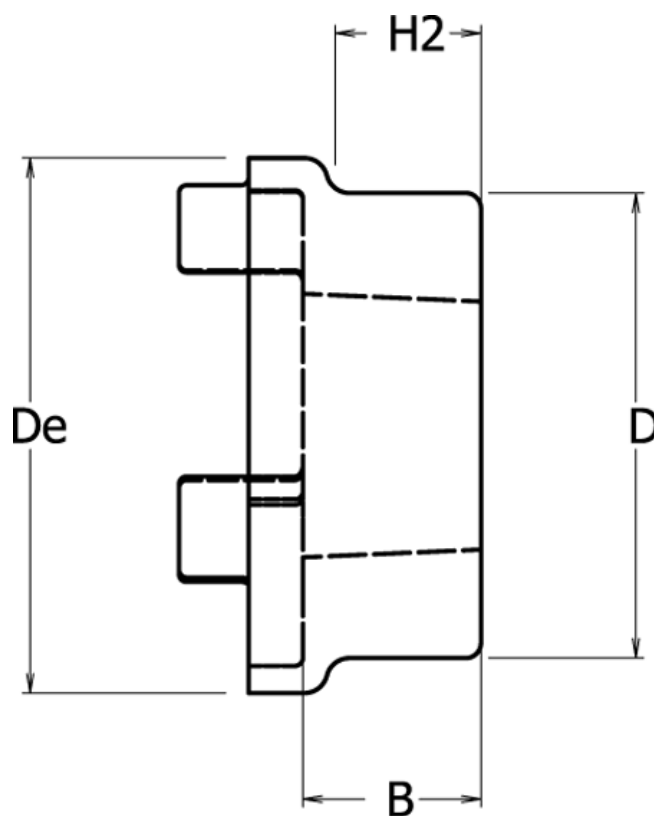

Article number: 3303230F

Description: Coupling Hub HRC-F 230
w/Taperbushing indvendig 3020 maks. boring 75 mm

Measures

B = 52.5

D = 155

De = 225

For bush = 3020

H2 = 39.5